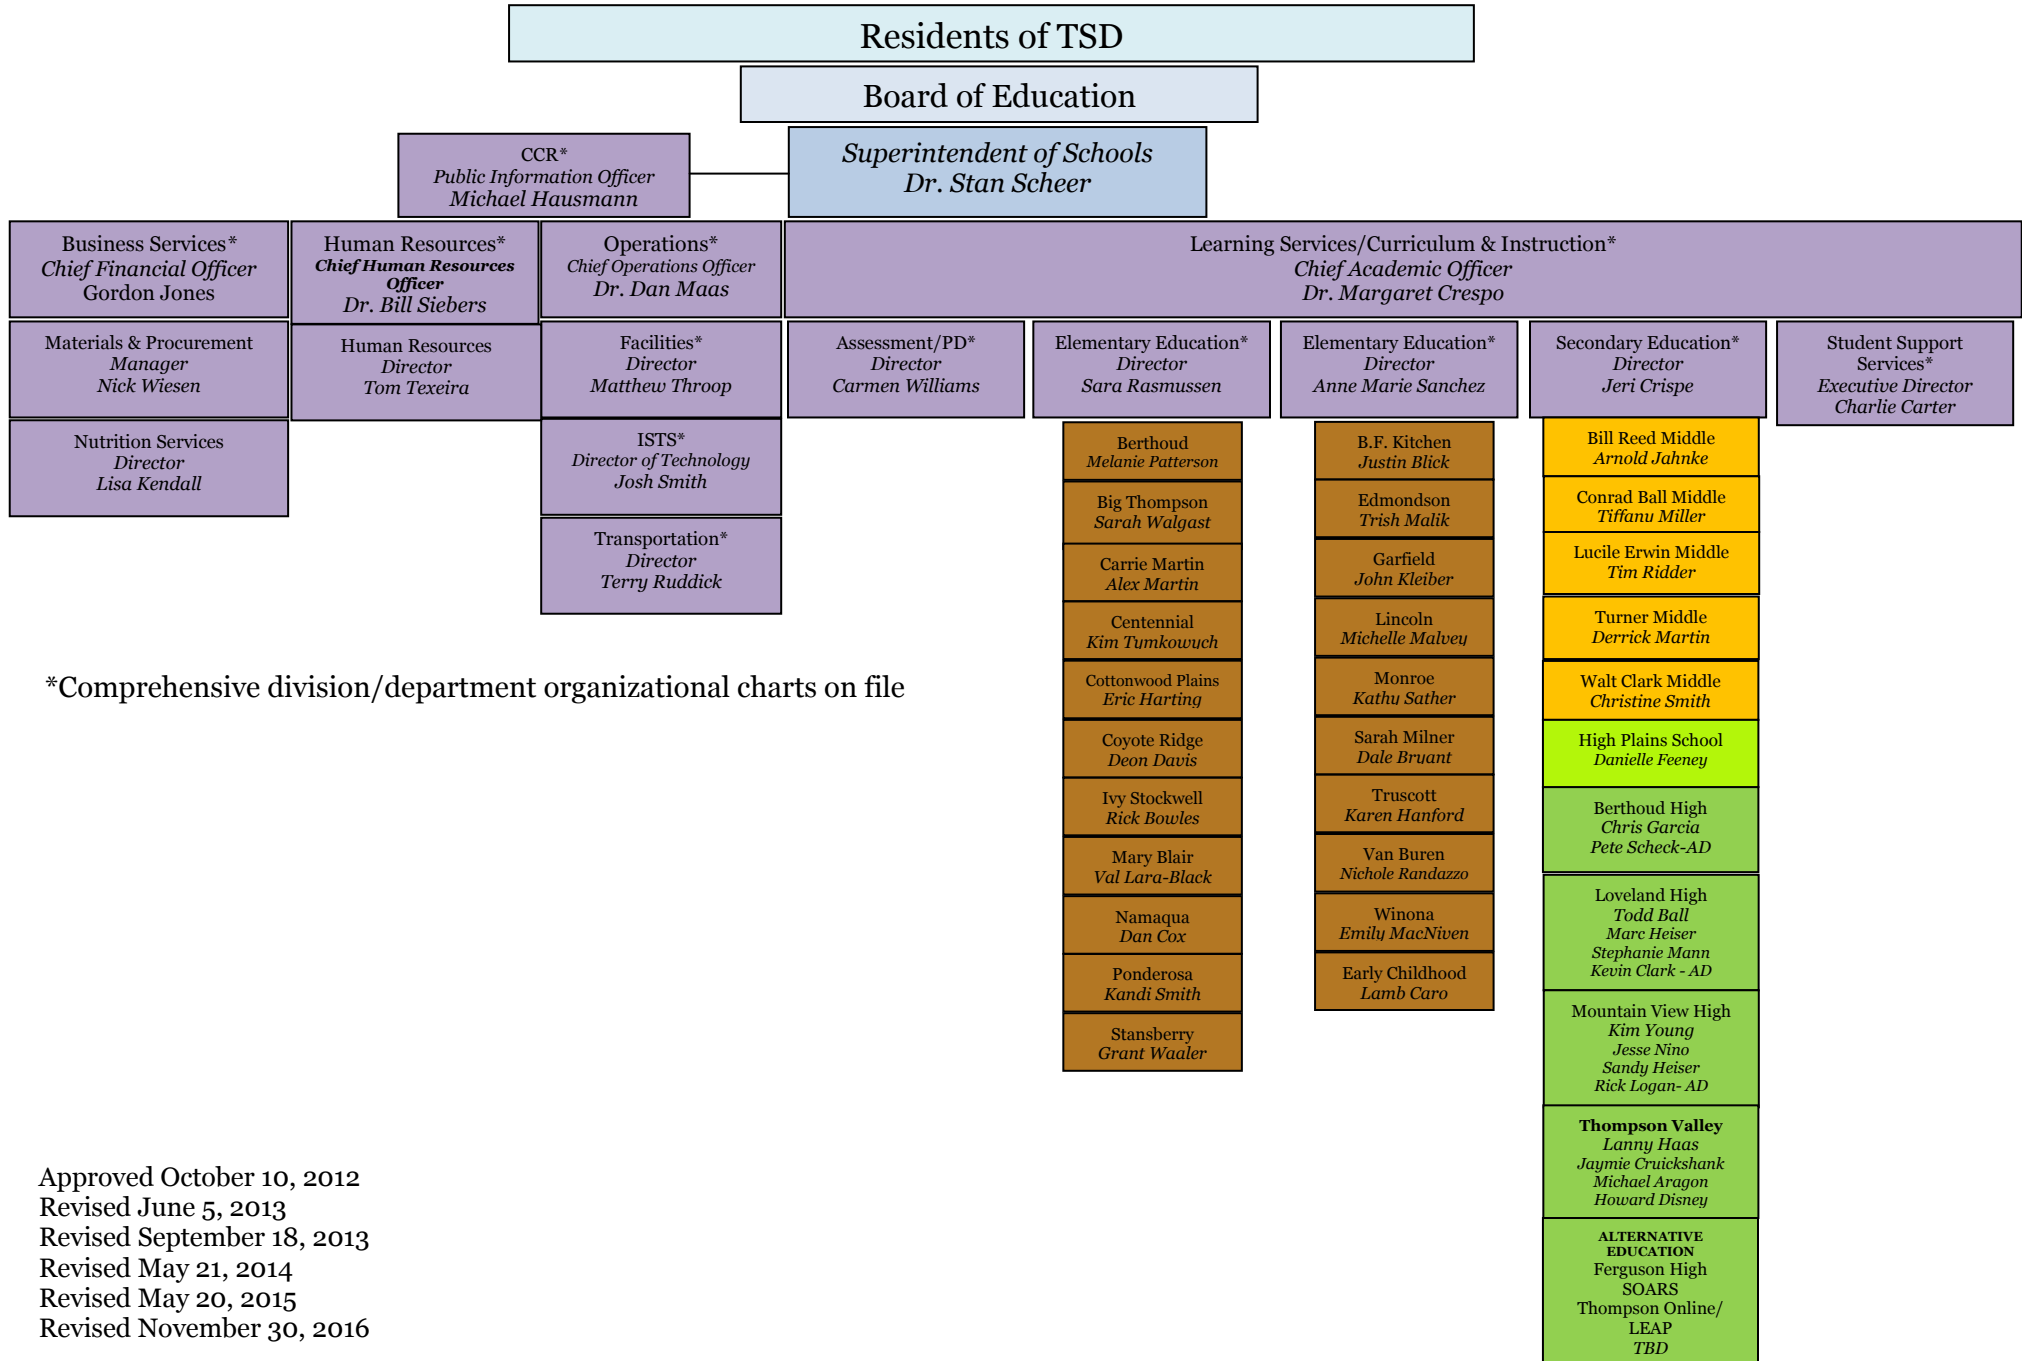

# THOMPSON SCHOOL DISTRICT (TSD) ORGANIZATIONAL CHART

\*Comprehensive division/department organizational charts on file

Approved October 10, 2012  
 Revised June 5, 2013  
 Revised September 18, 2013  
 Revised May 21, 2014  
 Revised May 20, 2015  
 Revised November 30, 2016