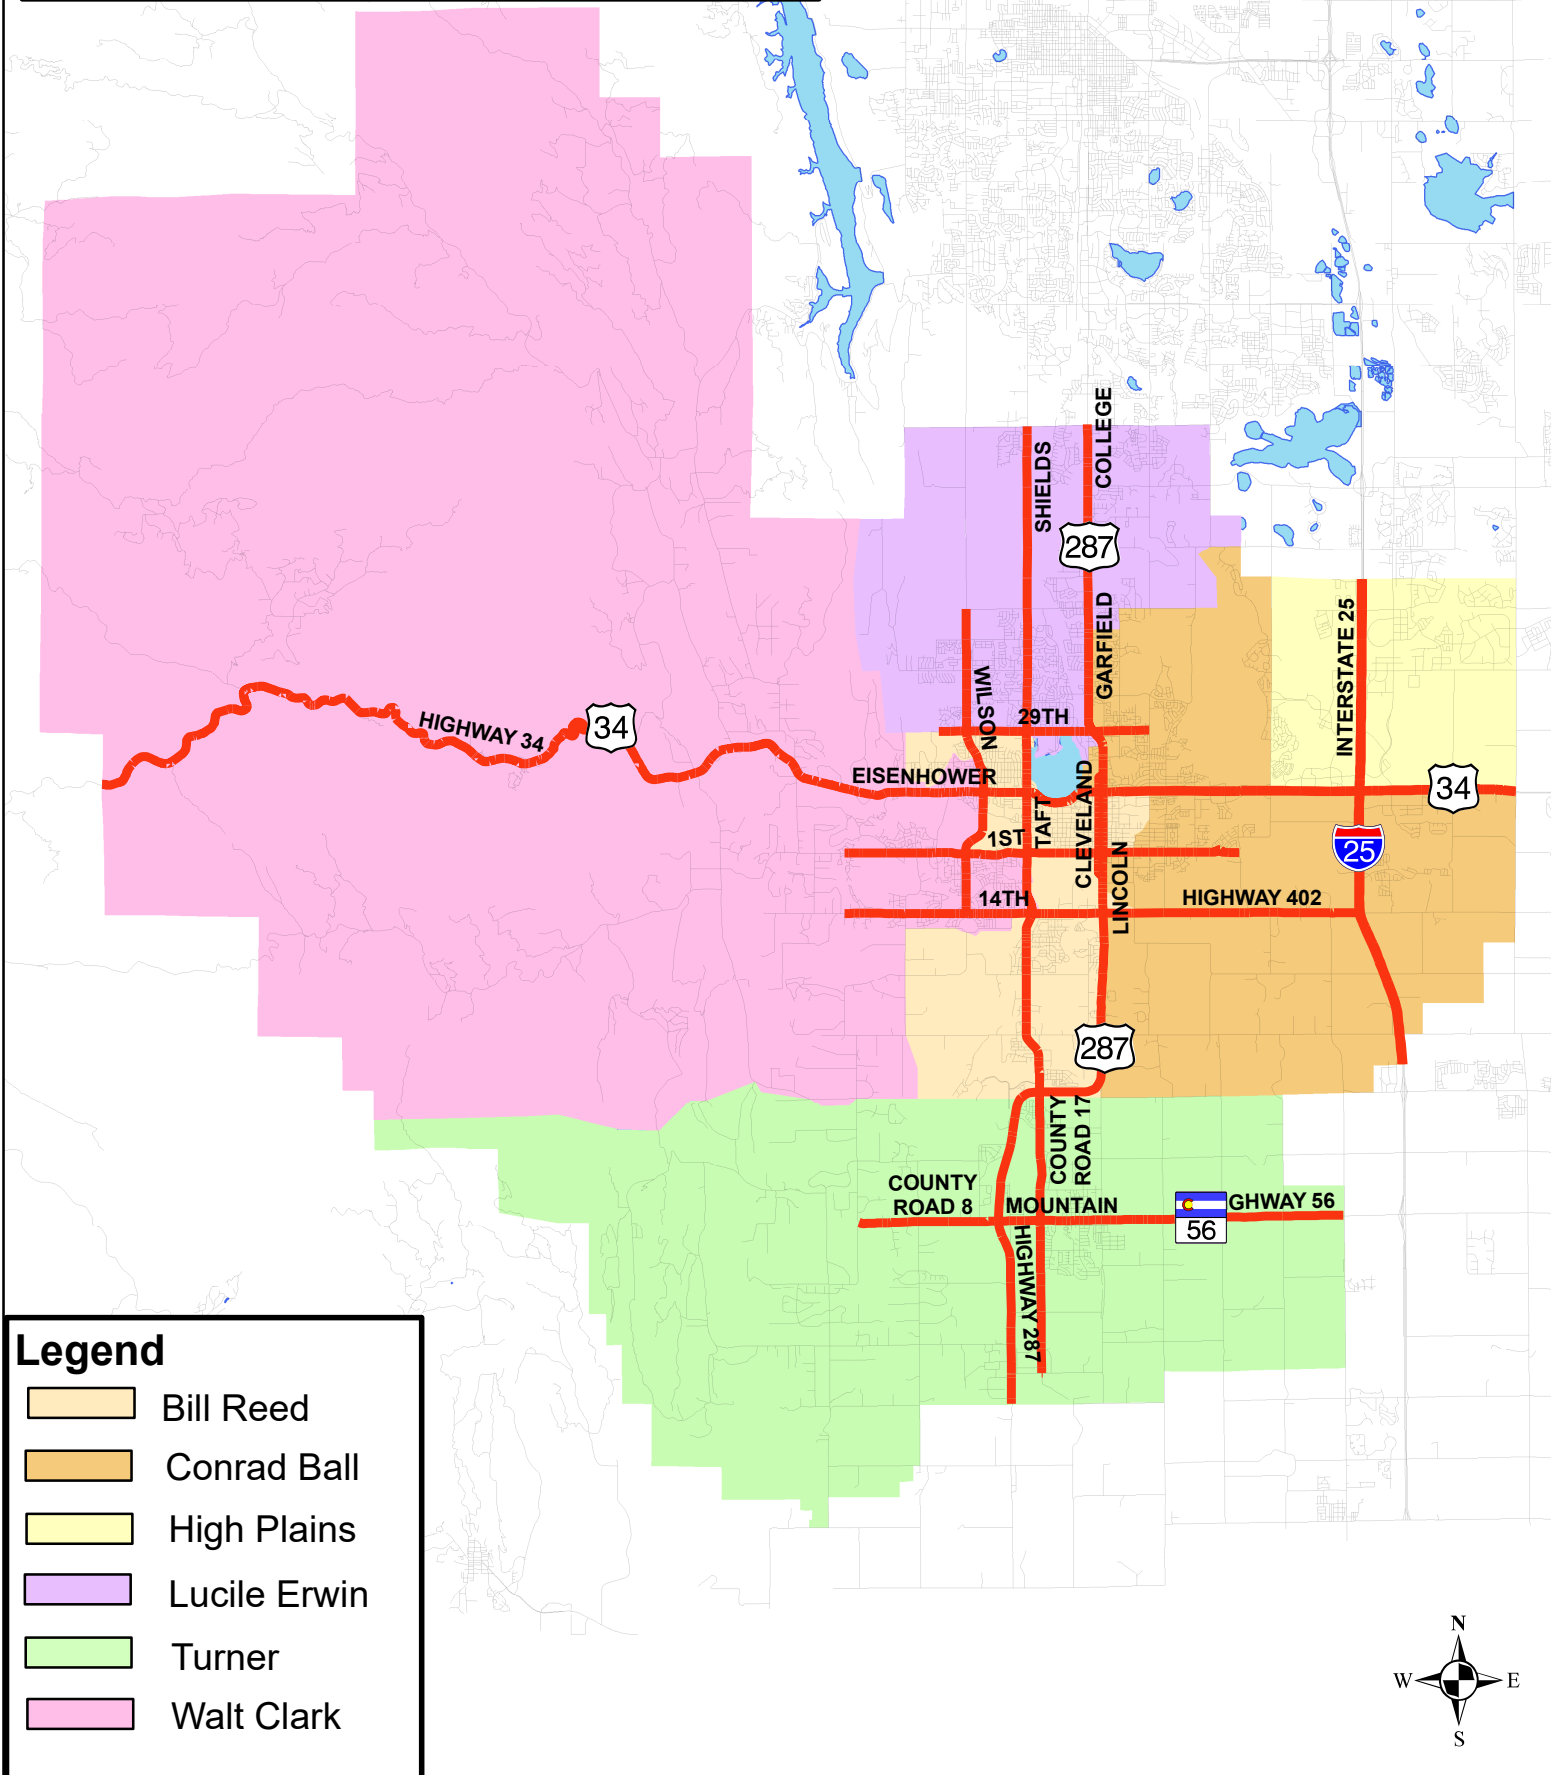

Thompson School District R2-J Middle School Boundaries

(Effective 22 May 2020)

Legend

- Bill Reed
- Conrad Ball
- High Plains
- Lucile Erwin
- Turner
- Walt Clark