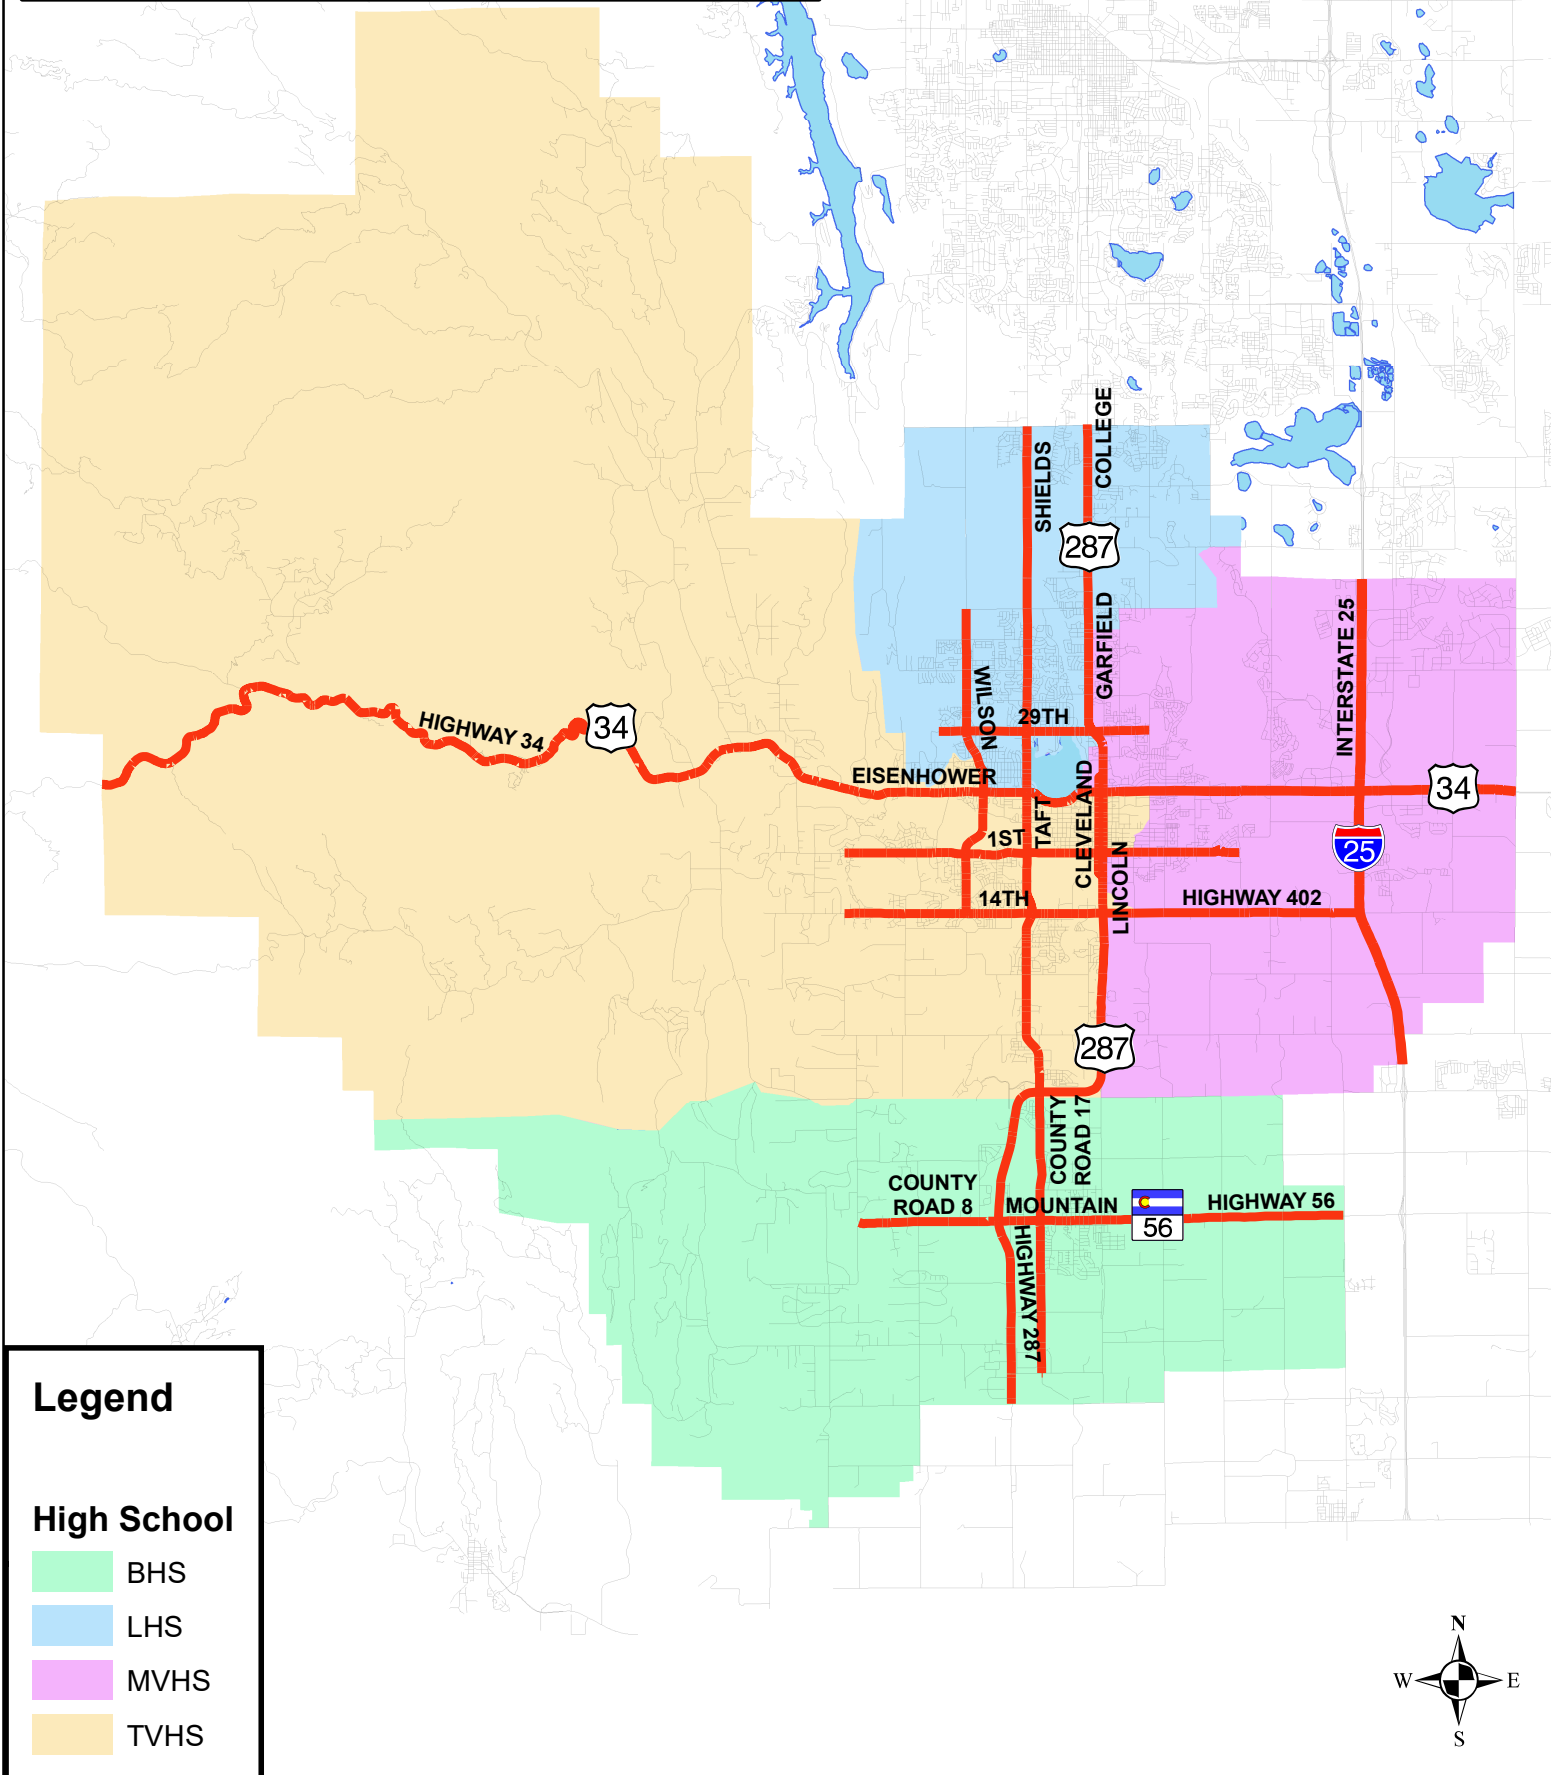

Thompson School District R2-J High School Boundaries

(Effective 22 May 2020)

Legend

High School

- BHS
- LHS
- MVHS
- TVHS