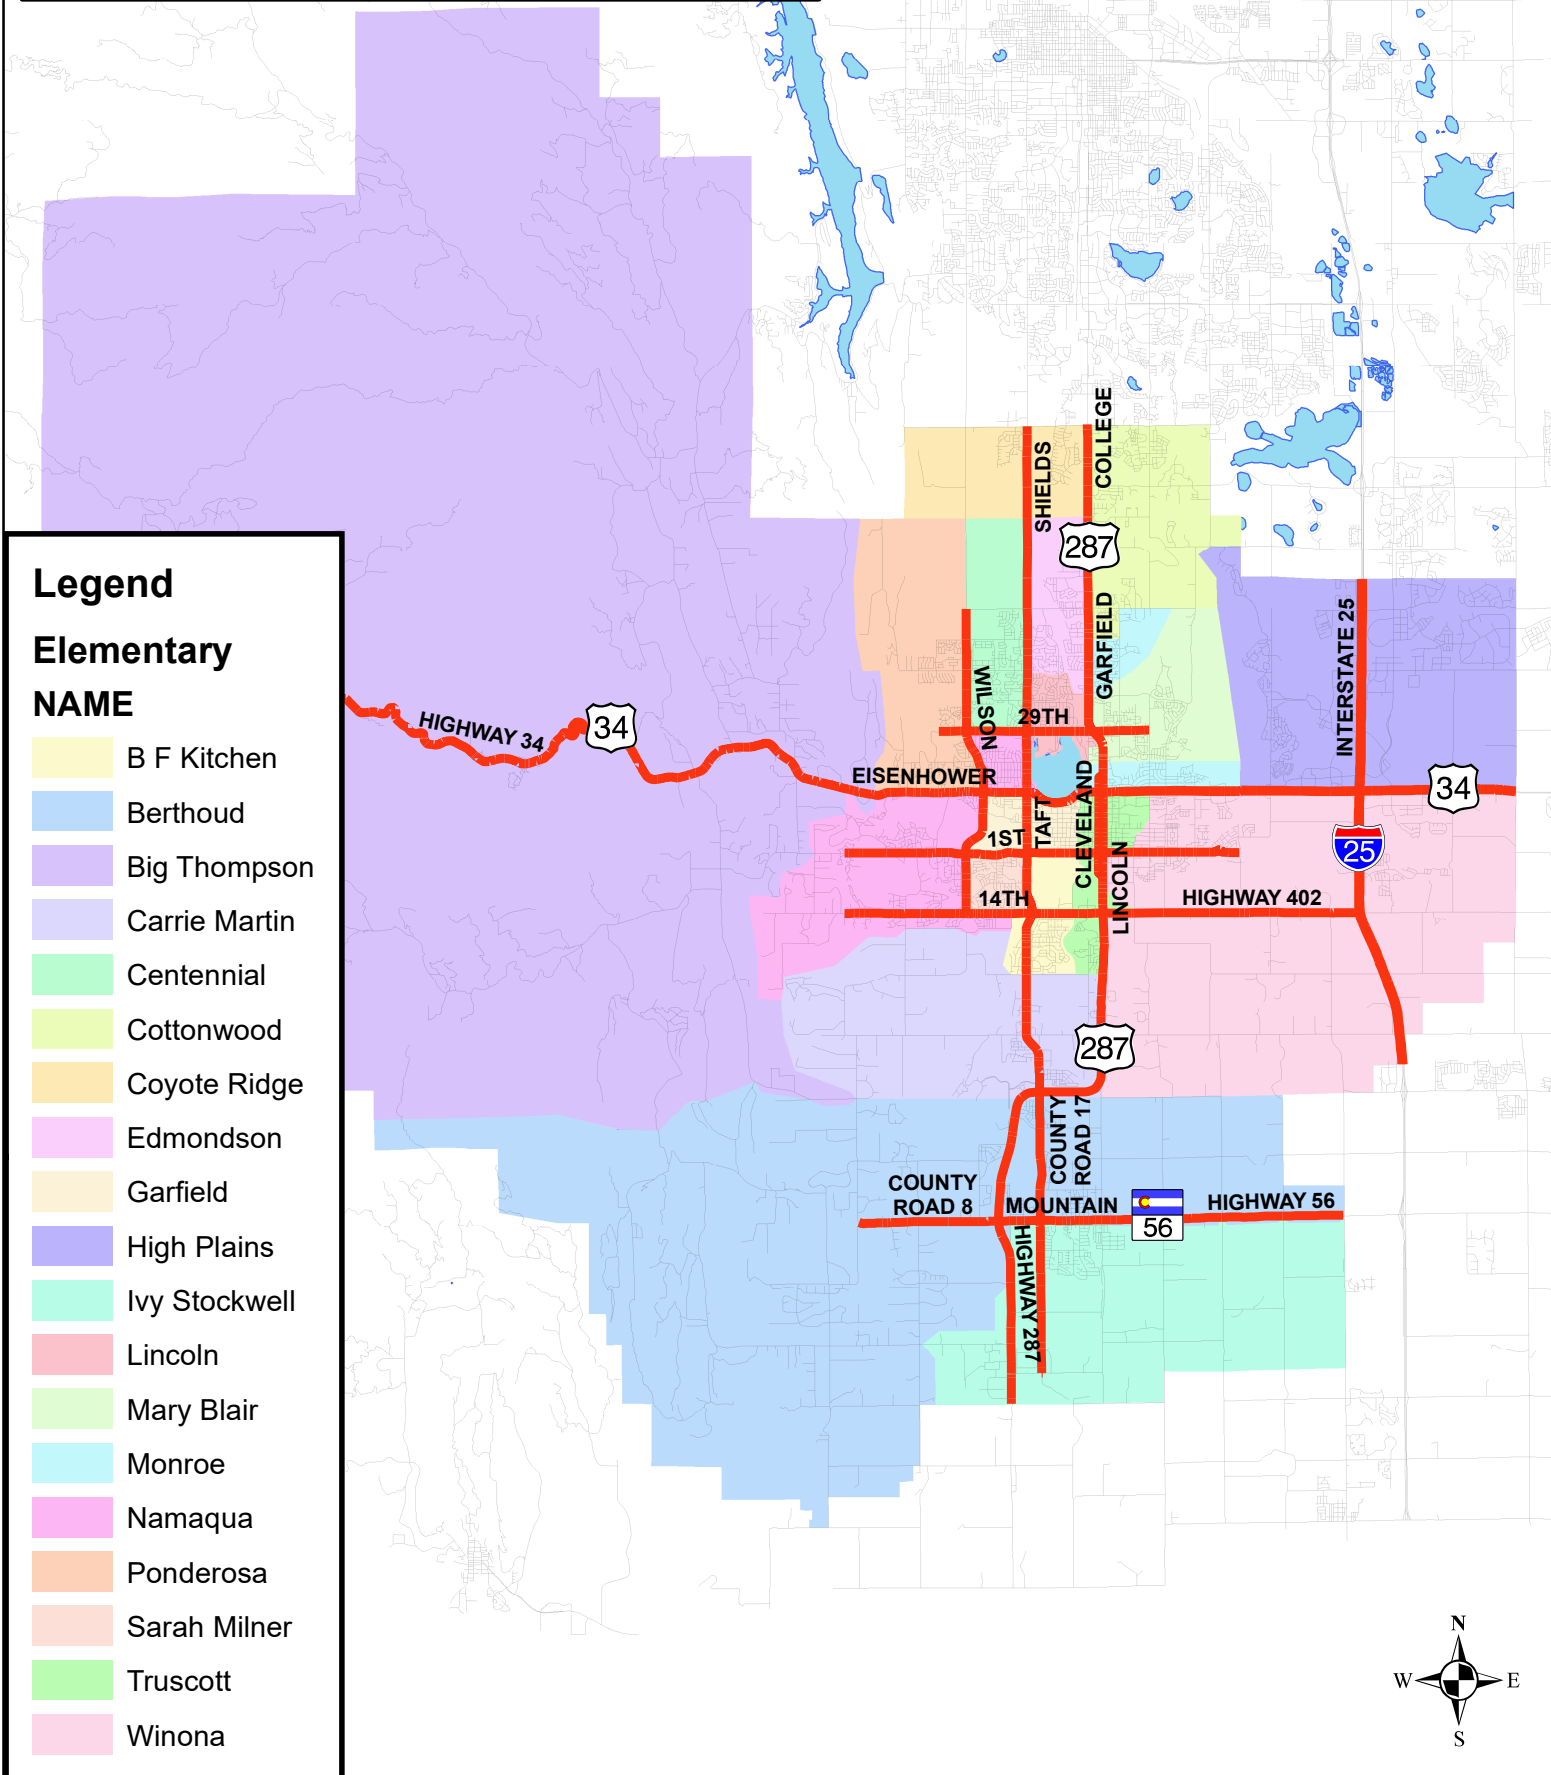

Thompson School District R2-J Elementary School Boundaries

(Effective 22 May 2020)

Legend

Elementary NAME

- B F Kitchen
- Berthoud
- Big Thompson
- Carrie Martin
- Centennial
- Cottonwood
- Coyote Ridge
- Edmondson
- Garfield
- High Plains
- Ivy Stockwell
- Lincoln
- Mary Blair
- Monroe
- Namaqua
- Ponderosa
- Sarah Milner
- Truscott
- Winona